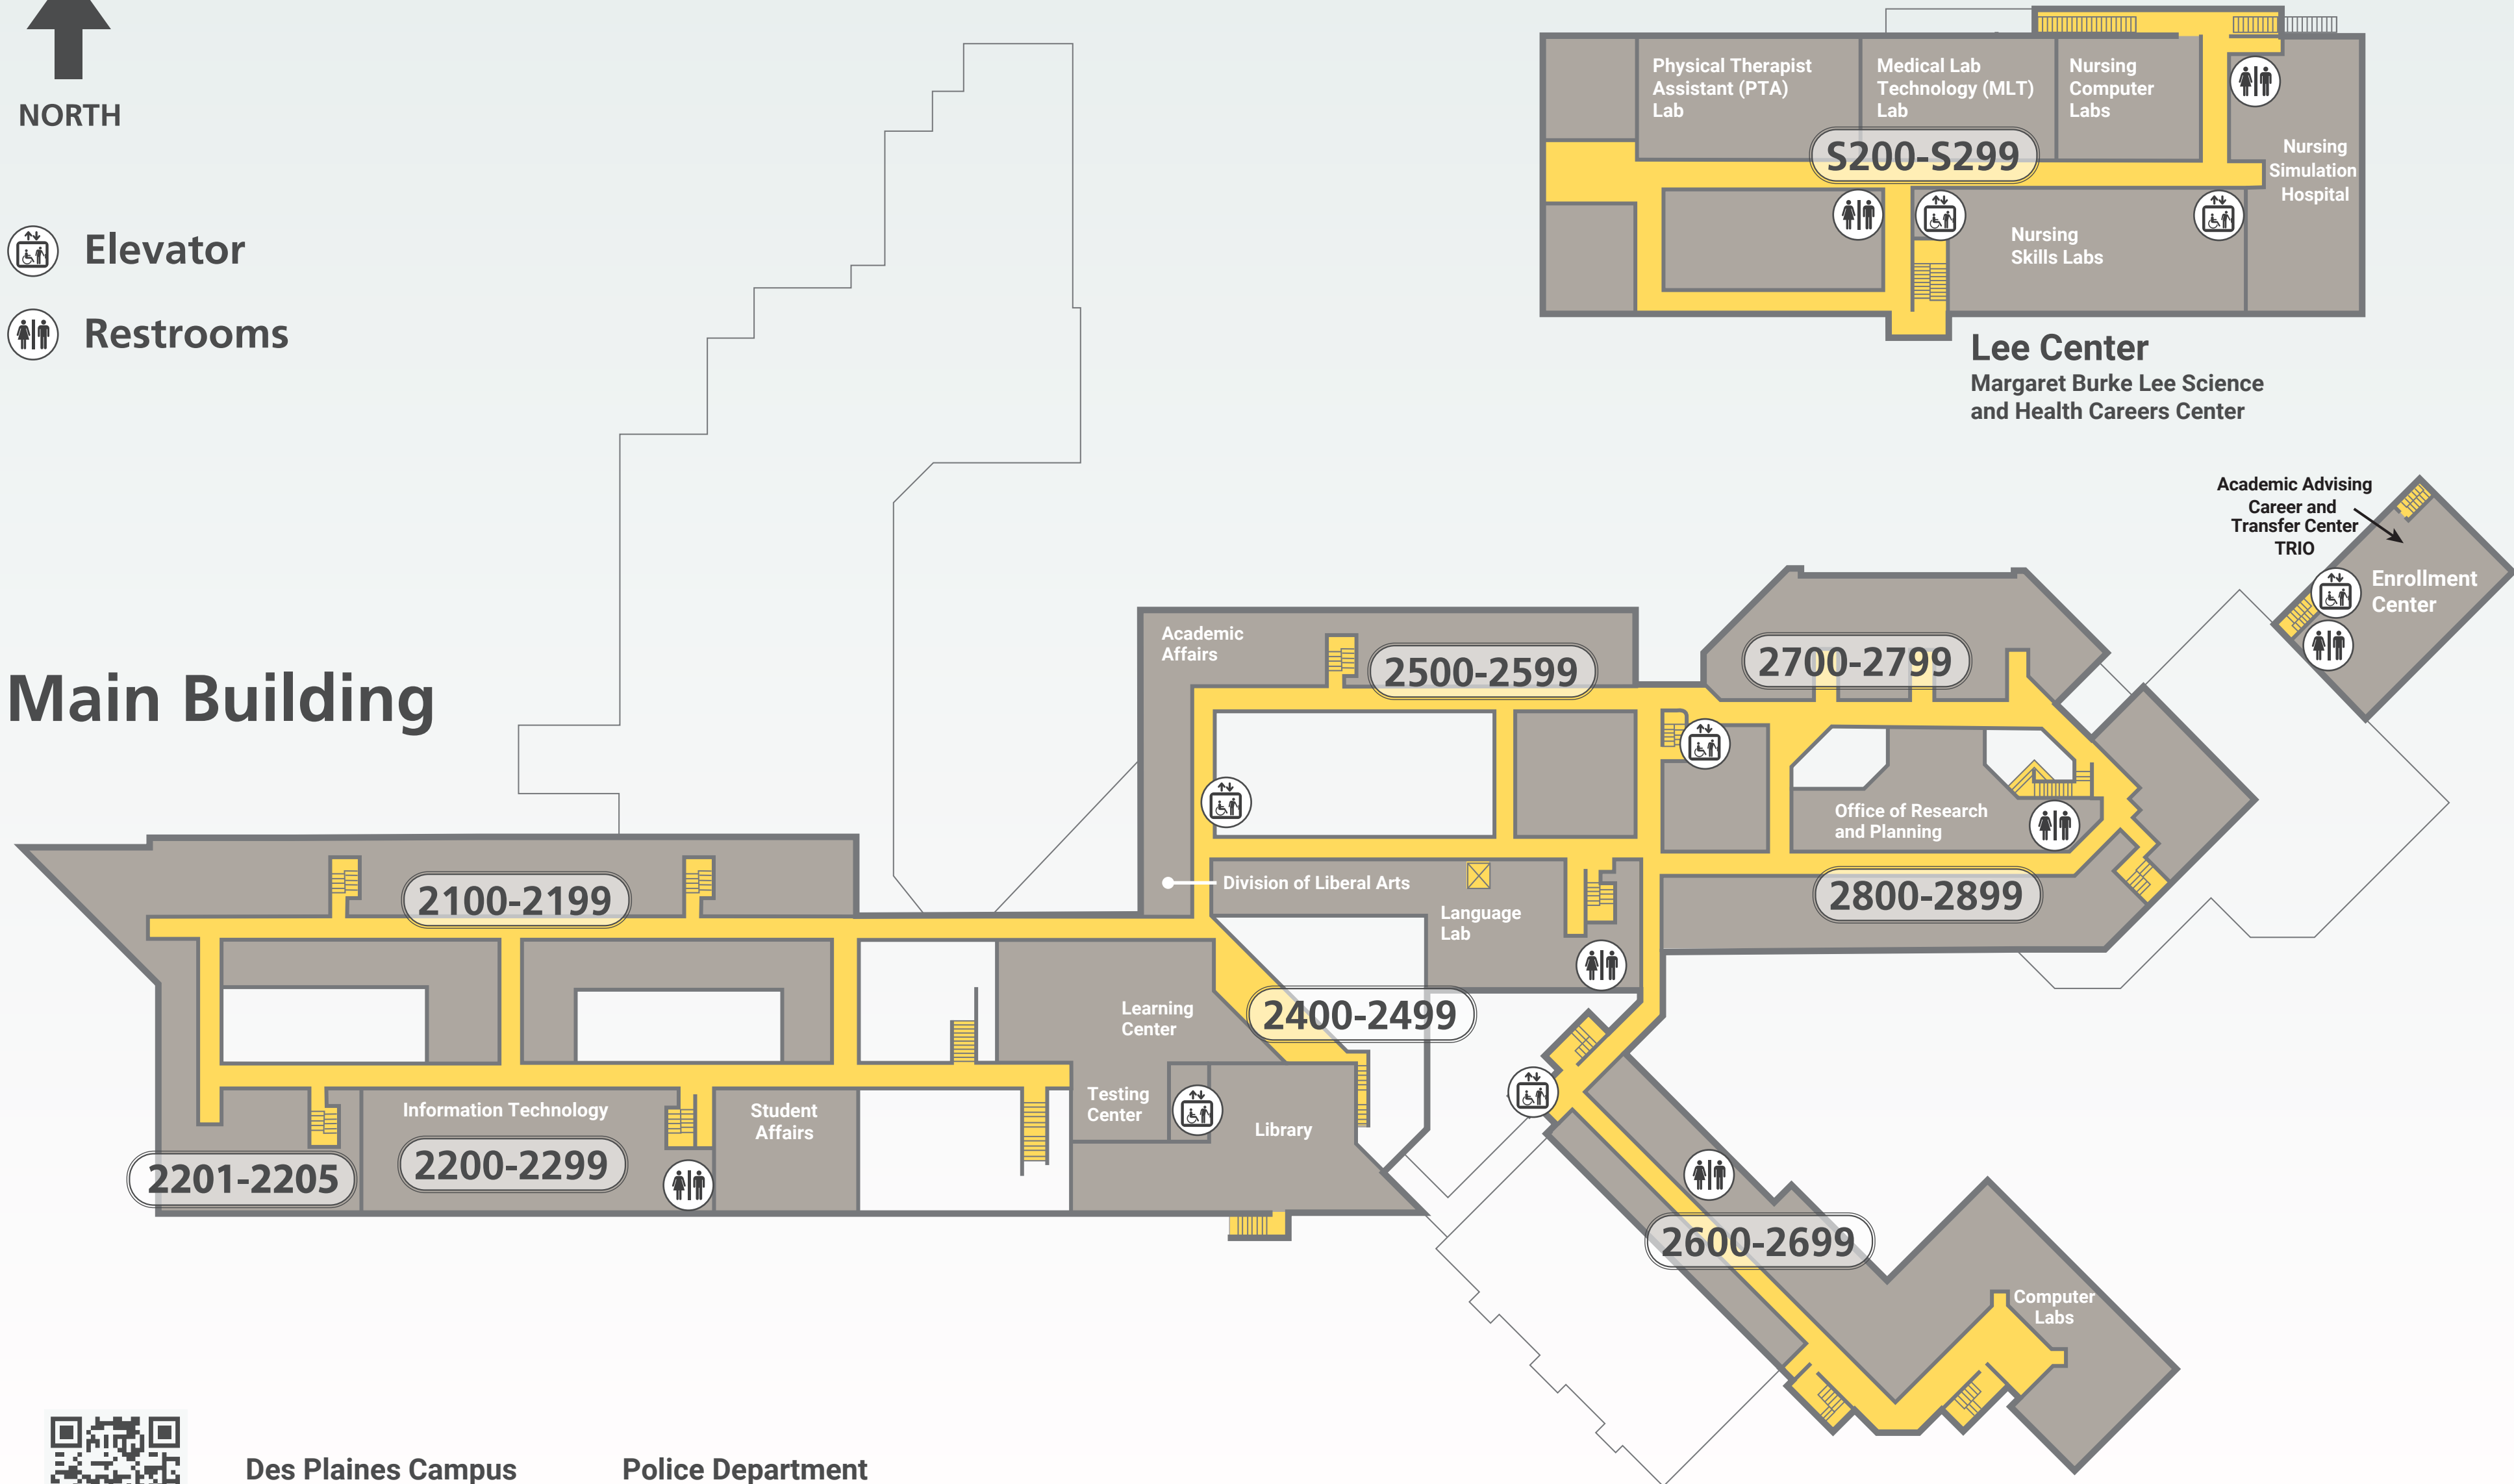

NORTH

Elevator

Restrooms

Main Building

oakton.edu

Des Plaines Campus
 1600 E. Golf Road
 Des Plaines, IL 60016
 847.635.1600

Police Department
 847.635.1880 - Non-emergency
 847.635.1888 - Emergency